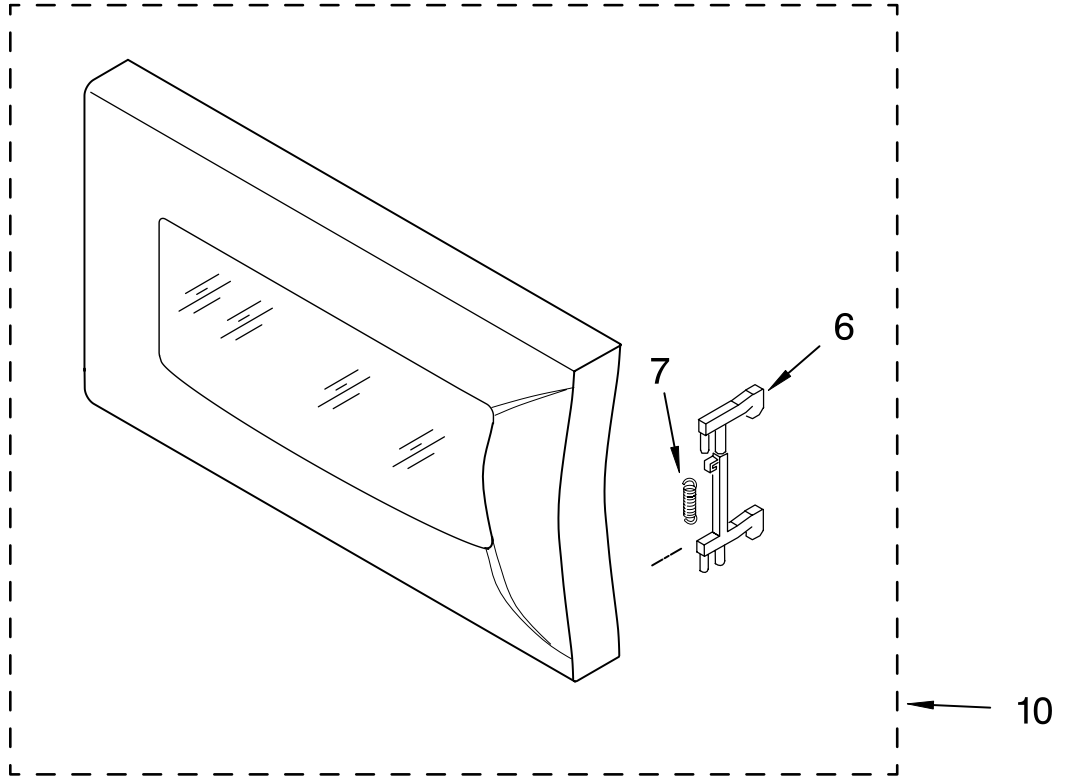

# DOOR PARTS

MICROWAVE OVEN  
1.5 CUBIC FOOT

For Models: MT4155SPQ1, MT4155SPB1, MT4155SPT1, MT4155SPS1  
(White) (Black) (Biscuit) (Stainless Steel)

Literature Parts

Illus. No.	Part No.	DESCRIPTION
1		Literature Parts
	8205085	Use & Care Guide
	8205087	Tech Sheet
	8204843	Installation Instructions
	8205086	Cook Guide Label
6	8184263	Latch
7	8171918	Spring, Latch
8	8184265	Cap
10		Door Assembly
	8205446	Black
	8205445	White
	8205447	Biscuit
	8205569	Stainless Steel